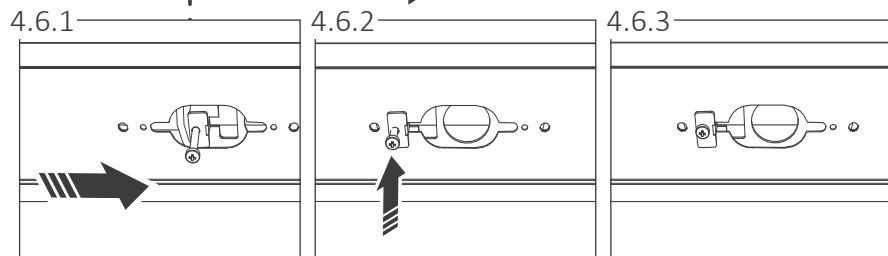

5 Additional Settings / Paramètres additionnels / Aanvullende instellingen / Ajustes adicionales / Zusätzliche Einstellungen / Dodatkowe ustawienia / Configurações adicionais / Altre impostazioni

Warranty/ Technical & contact information are all available at www.integral-led.com

IS1026 D

All Trademarks Acknowledged

Integral LED is a division of Integral Memory plc:
Unit 6, Iron Bridge Close, Iron Bridge Business Park,
London, NW10 0UF, UK
Integral Europe BV, 2801 DG, NL