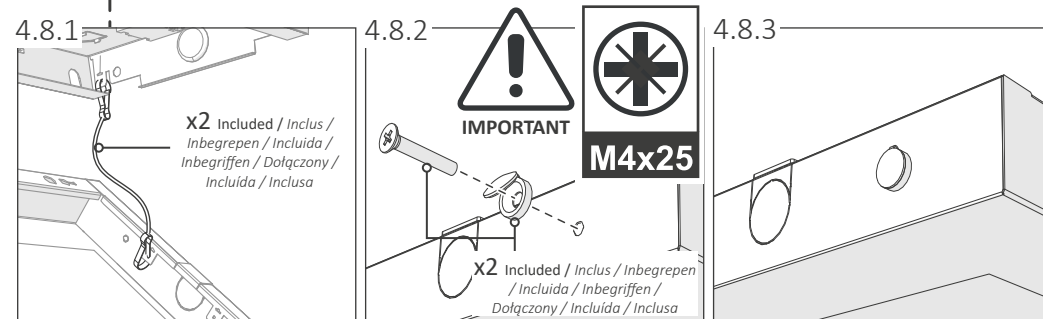

5 Additional Settings / Paramètres additionnels / Aanvullende instellingen / Ajustes adicionales / Zusätzliche Einstellungen / Dodatkowe ustawienia / Configurações adicionais / Altre impostazioni

Warranty/ Technical & contact information are all available at www.integral-led.com

IS1026 D

All Trademarks Acknowledged

Integral LED is a division of Integral Memory plc:
Unit 6, Iron Bridge Close, Iron Bridge Business Park,
London, NW10 0UF, UK
Integral Europe BV, 2801 DG, NL