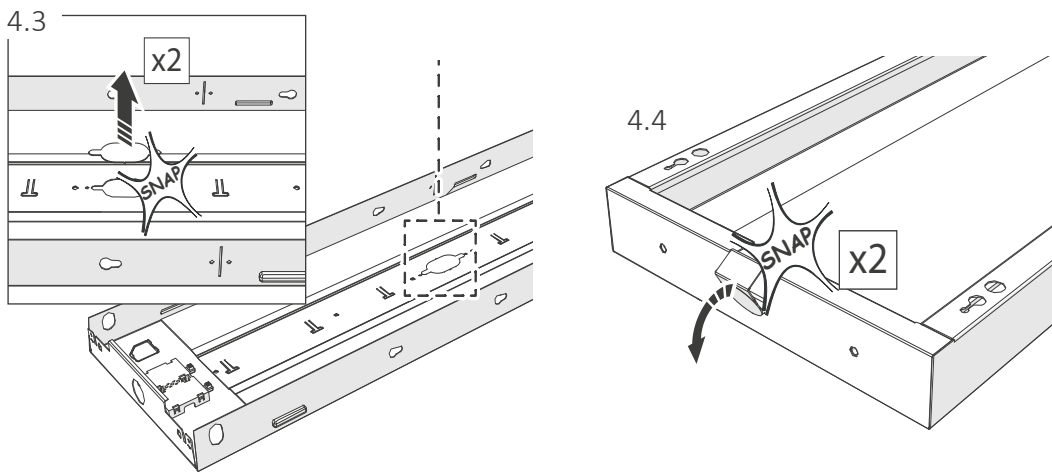

5 Additional Settings / Paramètres additionnels / Aanvullende instellingen / Ajustes adicionales / Zusätzliche Einstellungen / Dodatkowe ustawienia / Configurações adicionais / Altre impostazioni

Warranty/ Technical & contact information are all available at www.integral-led.com

IS1026 D

All Trademarks Acknowledged

Integral LED is a division of Integral Memory plc:
Unit 6, Iron Bridge Close, Iron Bridge Business Park,
London, NW10 0UF, UK
Integral Europe BV, 2801 DG, NL