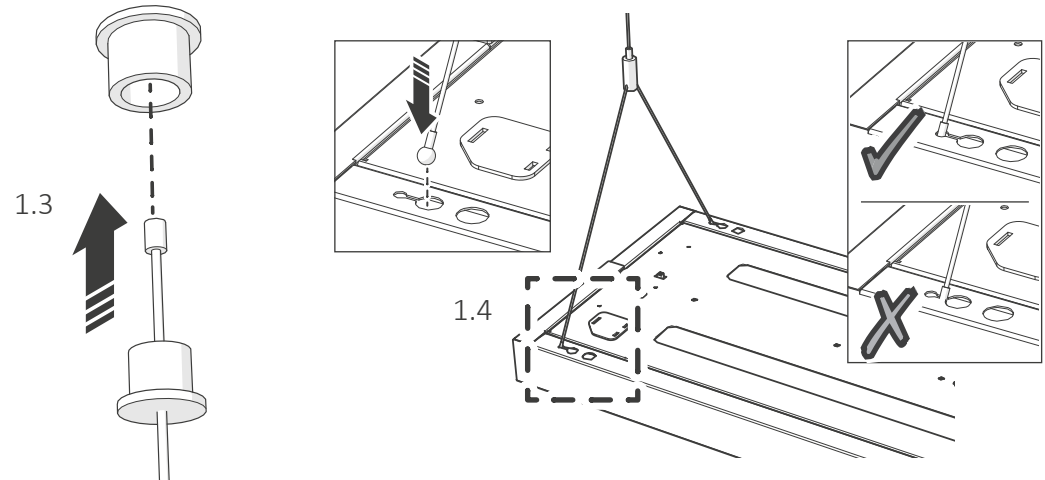

integral™ LED

INSTALLATION INSTRUCTIONS
INSTRUCCIONES D'INSTALLATION
INSTALLATIE INSTRUCTIES
INSTRUCCIONES DE INSTALACIÓN
INSTALLATIONSANLEITUNG
INSTRUCJE INSTALACJI
INSTRUÇÕES DE INSTALAÇÃO

Linear Suspended or Surface Mounted Office Fitting

1

Installation / Installation / Installatie / Instalación / Installation / Instalação / Instalação

Ø4.5 x 30mm

4.6

4.6.1

4.6.2

4.6.3

4.7