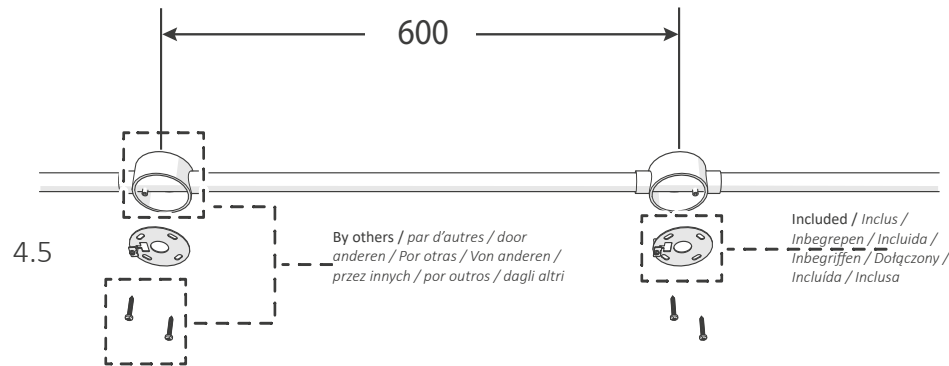

Warranty/ Technical & contact information are all available at www.integral-led.com

IS1026 D

Integral LED is a division of Integral Memory plc:
Unit 6, Iron Bridge Close, Iron Bridge Business Park,
London, NW10 0UF, UK
Integral Europe BV, 2801 DG, NL