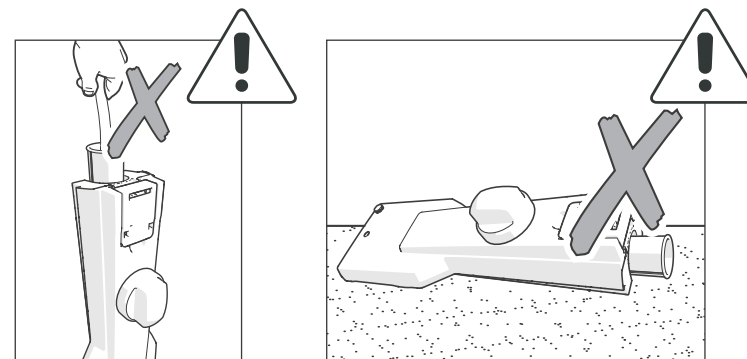

Warranty/ Technical
& contact information
are all available at
www.integral-led.com

IS 1012 A

All Trademarks Acknowledged

Integral LED is a division of Integral Memory plc:
Unit 6, Iron Bridge Close, Iron Bridge Business Park,
London, NW10 0UF, UK
Integral Europe BV, 2801 DG, NL