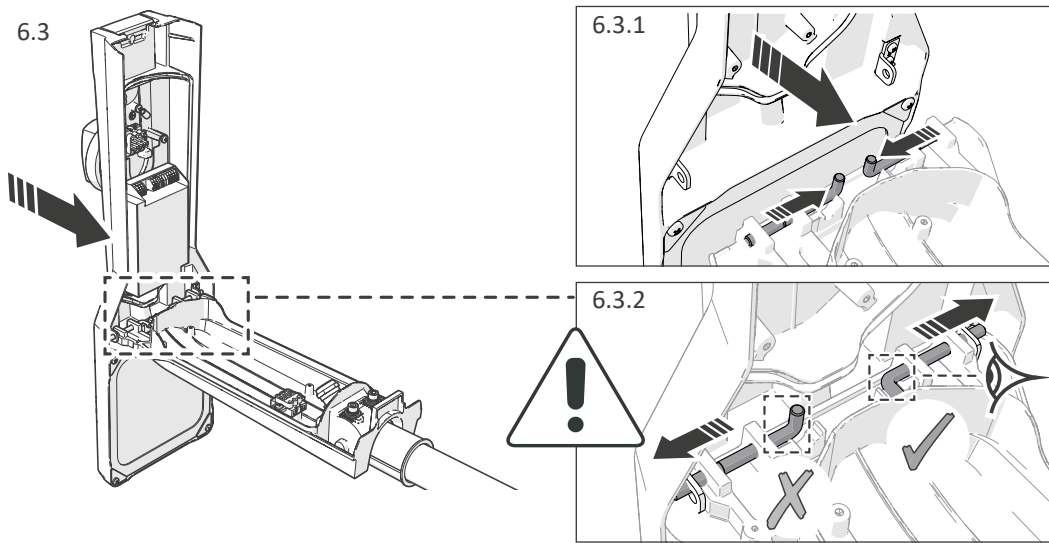

6.3

7

7.1

8

DIMENSIONS / MÅSE / AFMETINGEN / MÅTNINGAR / DES MESURES / DIMENSIJONER

PRODUCT	Dim a (mm)		Dim b (mm)	Dim c (mm)	KG	
	POST	SIDE				
MINI	517	552	166	110	3.2	0.07m²
MIDI	652	719	216	122	5.2	0.113m²
MAXI	752	836	266	138	6.9	0.162m²

Warranty/ Technical
& contact information
are all available at
www.integral-led.com

IS 1012 A

All Trademarks Acknowledged

Integral LED is a division of Integral Memory plc:
Unit 6, Iron Bridge Close, Iron Bridge Business Park,
London, NW10 0UF, UK
Integral Europe BV, 2801 DG, NL