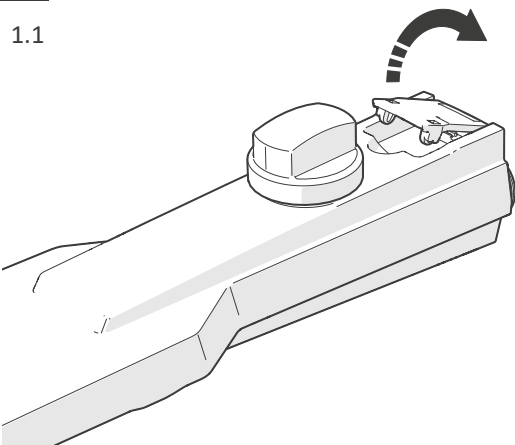

1 Installation / Installation / Installatie / Instalación / Installation / Instalacja / Instalação

1.1